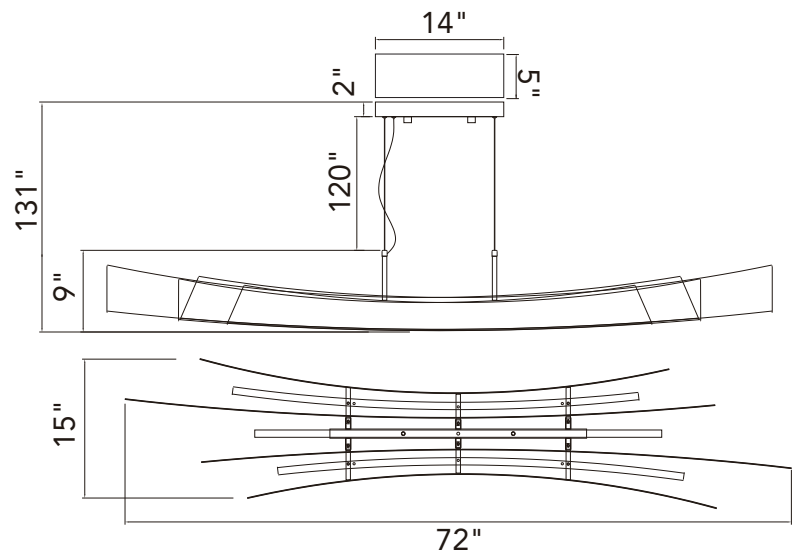

PROJECT: \_\_\_\_\_  
 FIXTURE TYPE: \_\_\_\_\_  
 LOCATION: \_\_\_\_\_  
 CONTACT/PHONE: \_\_\_\_\_

Item	1698P72-101
Collection	CANDORA
Category	Chandelier
Finish	Black
Glass	-----
Crystal	-----
Acrylic	-----

Shade Color	-----
Min Assembled Height	11"
Max Assembled Height	131
Width	72"
Length	15"
Extension Wall Mounts	-----
Input	120V AC,60HZ,AC

Lumens	1872
Light Source	LED
Bulb Info.	36W
Included	-----
Dimmable	Yes
Colour Temp	3000,4000,5000K
Weight	32.34Lbs