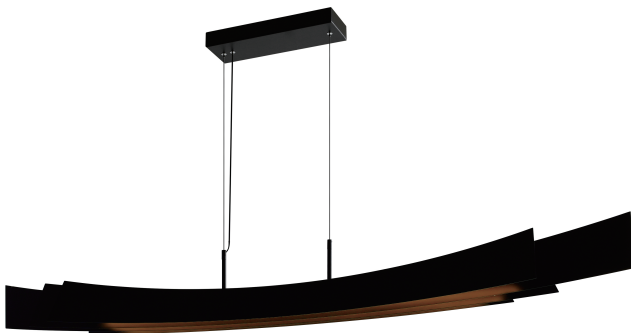

PROJECT: \_\_\_\_\_  
 FIXTURE TYPE: \_\_\_\_\_  
 LOCATION: \_\_\_\_\_  
 CONTACT/PHONE: \_\_\_\_\_

Item	1698P72-101
Collection	CANDORA
Category	Chandelier
Finish	Black
Glass	-----
Crystal	-----
Acrylic	-----

Shade Color	-----
Min Assembled Height	11"
Max Assembled Height	131
Width	72"
Length	15"
Extension Wall Mounts	-----
Input	120V AC,60HZ,AC

Lumens	1872
Light Source	LED
Bulb Info.	36W
Included	-----
Dimmable	Yes
Colour Temp	3000,4000,5000K
Weight	32.34Lbs