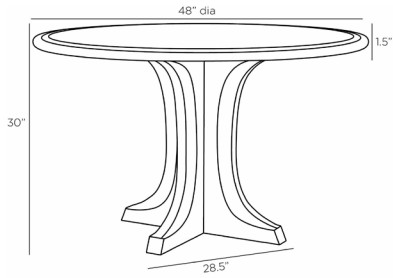

ARTERIOS

BRAZOS ENTRY TABLE

FDS08
H: 30 IN, Dia: 48.00 IN
Oyster
Contract Suitable As Is

With its cinched illusion base and rounded top, the Brazos offers a mix of sculptural shapes that intersect to please the eye. Crafted in an oyster finished oak veneer pattern inspired by a Viking shield, it is an eye-catching addition to any entryway from any angle. Wood will vary.

APPEARANCE

Material Oak Veneer
Finish Will Vary true
Top Coat/Sealant true

DIMENSIONS

Foot Print W: 28.5 IN, D: 28.5 IN
Table Top H: 1.5 IN, Dia: 48.00 IN
Clearance 28.5"
Diagonal Dimension 57 IN

SHIPPING

Shipping Requirements TruckShip
Product Weight 90 LBS
Gross Weight 1 140 LBS
Shipping Box 1 H: 33.1 IN, L: 32.7 IN, W: 32.7 IN

ADDITIONAL INFO

Features Anti-Tip Kit Included, Assembly Required, Hardware Included
Disclaimers These unique designs make beautiful dining tables, but please note that placing hot or wet items on the surface can mar the finish.
Leg Or Foot Application Adjustable Levelers
Swatch Number OWSW