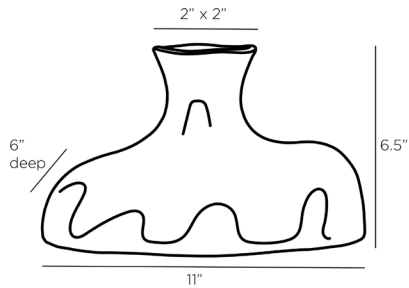

## TILBURY VASE

AVC04  
H: 6.5 IN, W: 11 IN, D: 6 IN  
Gunmetal  
Contract Suitable As Is

The Tilbury dares to be bold. The vase is rendered in an expressive de-colletage form in matte gunmetal ceramic. Use the watertight accent to hold a favorite bloom, or as an evocative tabletop accessory.

### DIMENSIONS

Foot Print W: 11 IN, D: 6 IN  
Opening W: 2, D: 2