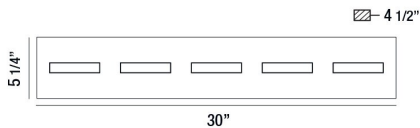

### PRODUCT DETAILS

No.	:	28022-015
Product Color	:	CHROME
Product Material	:	METAL
Shade / Accent Colour	:	FROSTED
Shade / Accent Material	:	ACRYLIC
Width	:	30"
Height	:	5.25"
Ext	:	4.5"
Weight	:	6.2lbs

### TECHNICAL DETAILS

Light Direction	:	Up or Down
Canopy / Backplate Length	:	29.3"
Canopy / Backplate Height	:	1.1"
Canopy / Backplate Width	:	4.5"
Adjustable Lamp Head	:	No
Location	:	DAMP
Approval	:	
Title 24	:	Yes