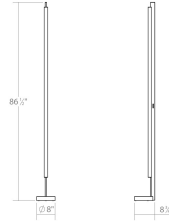

Project:

Keel LED Floor Lamp Spec Sheet

SKU: 3820.25 Learn more at:
<https://sonnemanlight.com/keel-led-floor-lamp>

Description: Free-standing with luminous linear precision, Keels Floor Lamp is suitable for any space with its sleek compositions of dramatic length. In addition to this Floor Lamp, Keel is also available as a [Bath Bar](#), suspended as a [Pendant](#), and wall-mounted as a [Wall Lamp](#). These crisply intersecting forms bring multiple lighting applications to the task with architectural precision.

Type #:

Dimensions

Height:	86.5"
Width:	8"
Length:	9"
Canopy/Backplate/Base:	8"
Canopy/Backplate/Base Height:	2"

Electrical Specs

Bulb(s) Included?:	Yes
Bulb 1 Type:	Integral LED
Bulb Quantity:	1
Input Voltage:	120-240VAC
Wattage:	28
Initial Lumens:	2420
Delivered Lumens:	1700
Color Temperature:	3000K
CRI:	90
Power Supply Type:	Driver
Power Supply Quantity:	1
Power Supply Location:	Plug
Dimming Type:	Non-dimmable
Bulb Max Wattage:	28

Installation

Installation:	No electrician required
---------------	-------------------------

Shipping

Carton 1 L x W x H:	92" X 13" X 8"
Carton 1 Gross Weight:	27 LBS

Shade

Shade 1 Material:	Optical Acrylic
-------------------	-----------------