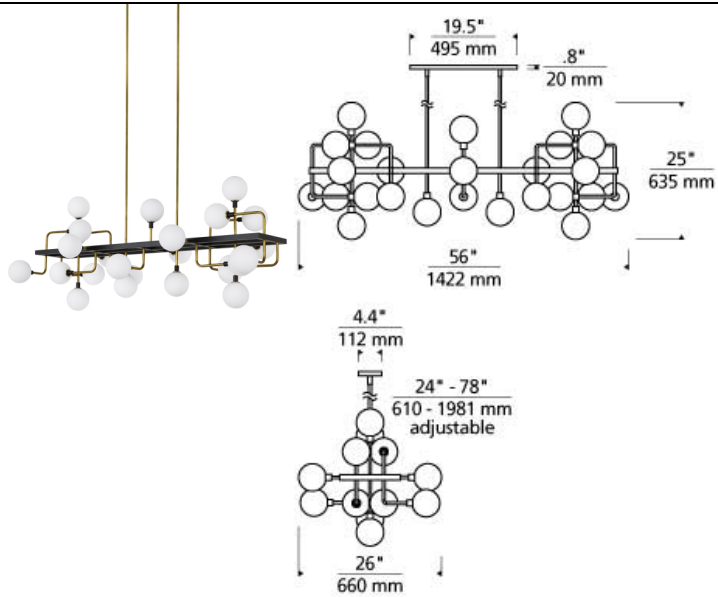

## DESCRIPTION

The Viaggio Linear Suspension by Tech Lighting features an artistic cluster of glass orbs for a sense of celestial travel within a room. Your choice of two gorgeous finish options include a sleek black body contrasted against solid Brass arms with white glass globes or polished nickel arms with mirrored smoke glass globes, either option will create a comfortable glare-free wash of illumination onto surfaces below. The Viaggio Linear is ideal for dining room lighting, living room lighting and commercial lighting applications. The Viaggio can carry into other areas of your space as this collection is available as a chandelier, flush mount and wall sconce. Available lamping options include fully-dimmable energy efficient LEDs or no-lamp, leaving you the option to light the Viaggio with your preferred lamping. Available with or without lamp. Brass & Black w/ Opal glass rated for (25) 5 watt max. G9 Pin lamps. LED version ships with (25) 120 volt 4.5 watt, 303 delivered lumens (7575 total delivered lumens), 3000K, 90 CRI LED G9 Bi-Pin lamps. Polished Nickel & Black w/Mirrored Smoke glass rated for (25) 5 watt max. candelabra base E12 lamps. LED version ships with (25) 120 volt 2 watt, 114 delivered lumen (2850 total delivered lumens), 2700K, 90 CRI candelabra base LED E12 lamps. Dimmable with LED compatible or triac dimmer. All versions include (6) 6" and (10) 12" rigid stems in coordinating finish.

## INSTALLATION

This product can mount to either a 4" square electrical box with round plaster ring or an octagonal electrical box (not included).

## OTHER

Minimum OAL drop height.