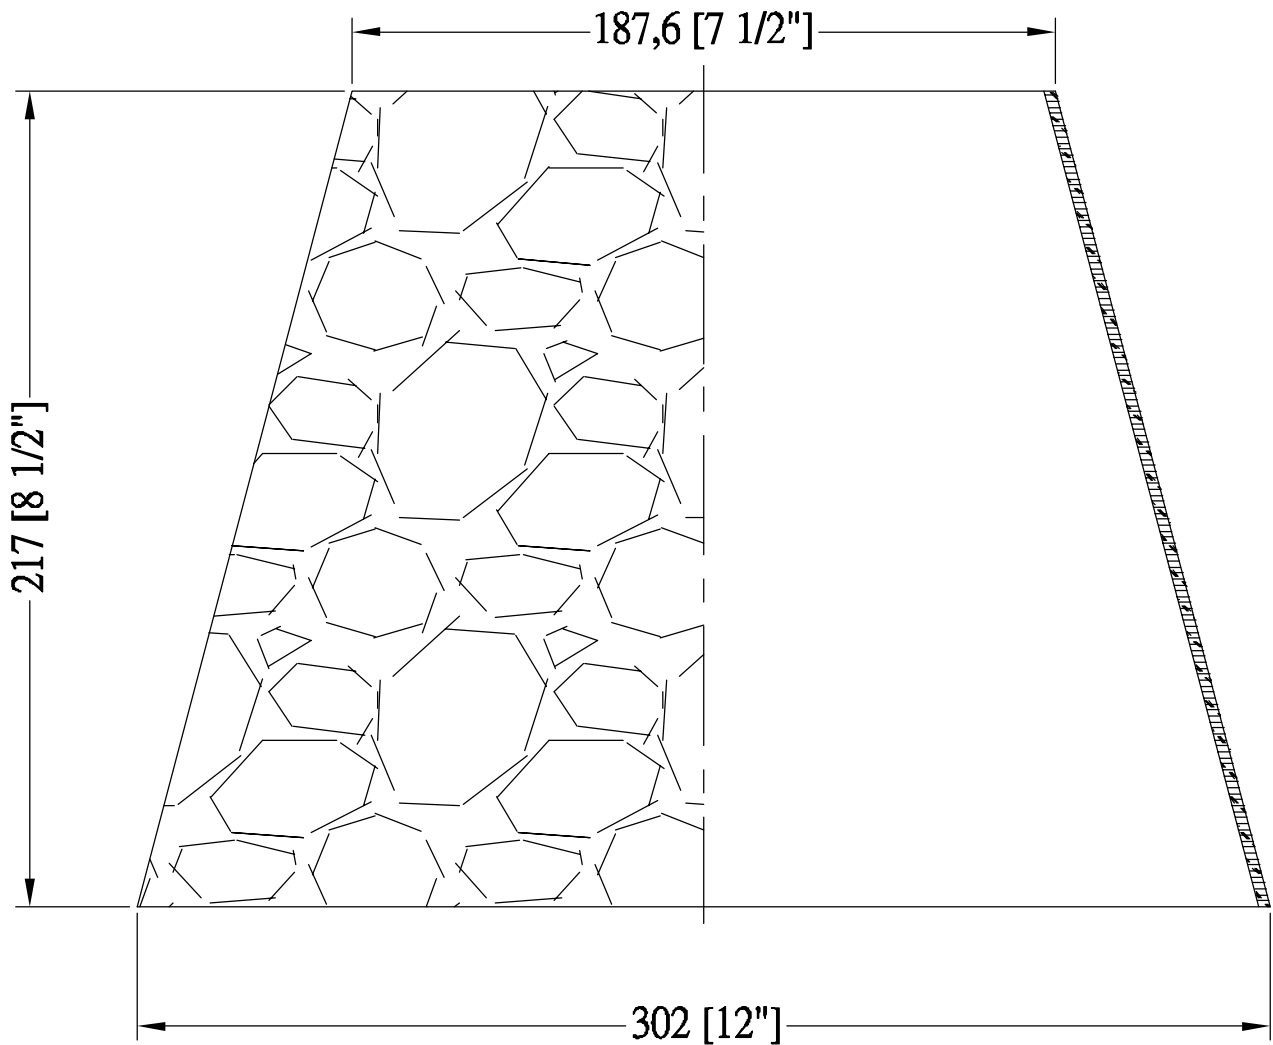

**INNOVATIONS LIGHTING
DESIGN COPYRIGHT - 18/09/2020
ALL RIGHTS RESERVED AND MAY
NOT BE DUPLICATED WITHOUT OUR
WRITTEN PERMISSION**

ITEM:G384D-12CL