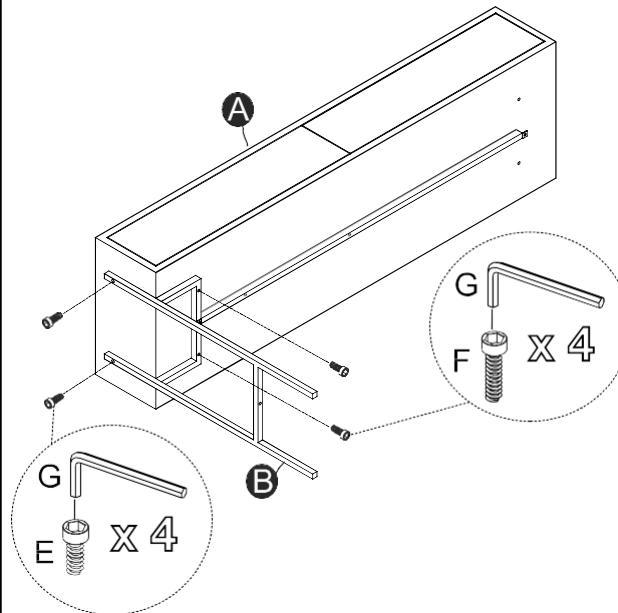

PARTS AND HARDWARE.

16mm x 6 mm

20mm x 6 mm

25mm x 6 mm

(5mm)

NOTES.

Thank you for purchasing this quality product! Be sure to check all packing material carefully for small part that may have come loose inside the carton during shipping.

CAUTION: The item is heavy, assembly should be performed by two people.

STEP 1.