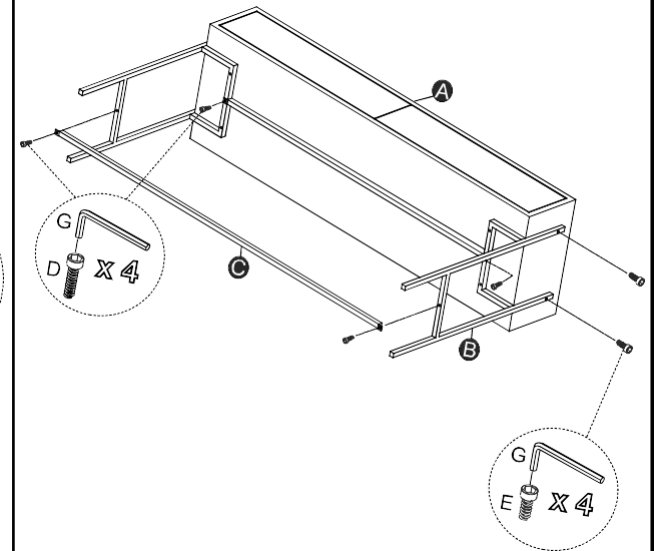

PARTS AND HARDWARE.

16mm x 6 mm

20mm x 6 mm

25mm x 6 mm

(5mm)

NOTES.

Thank you for purchasing this quality product! Be sure to check all packing material carefully for small part that may have come loose inside the carton during shipping.

CAUTION: The item is heavy, assembly should be performed by two people.

STEP 1.

STEP 2.

STEP 3.

STEP 4.