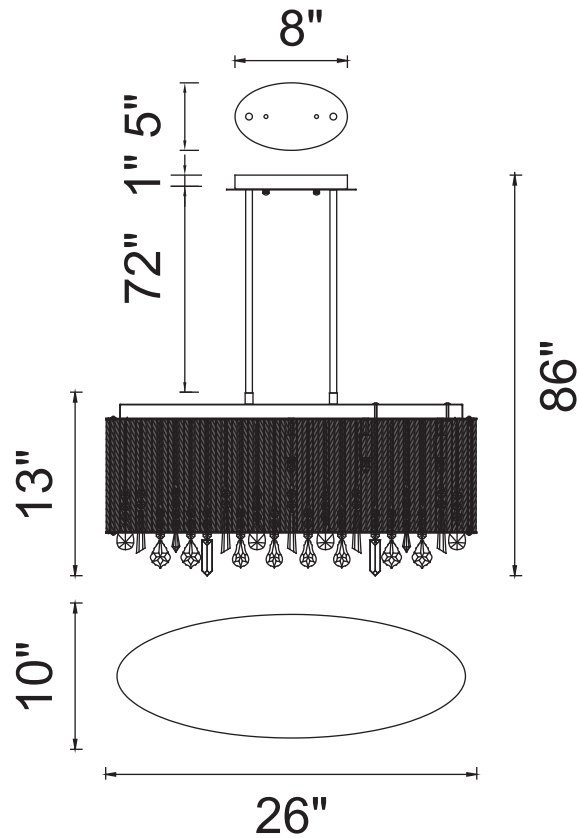

PROJECT: _____
 FIXTURE TYPE: _____
 LOCATION: _____
 CONTACT/PHONE: _____

Item	5562P26C-O
Collection	BENSON
Finish	Chrome
Glass	Clear
Crystal	Clear
Input	120V AC,60HZ,AC

Shade	-----
Length/Dia.	26"
Width/Ext.	10"
Height	13"
Maximum	86"
Lumens	-----

Light Source	G9
Bulb Info.	5×40W
Included	-----
Dimmable	Yes
Color	-----
Weight	