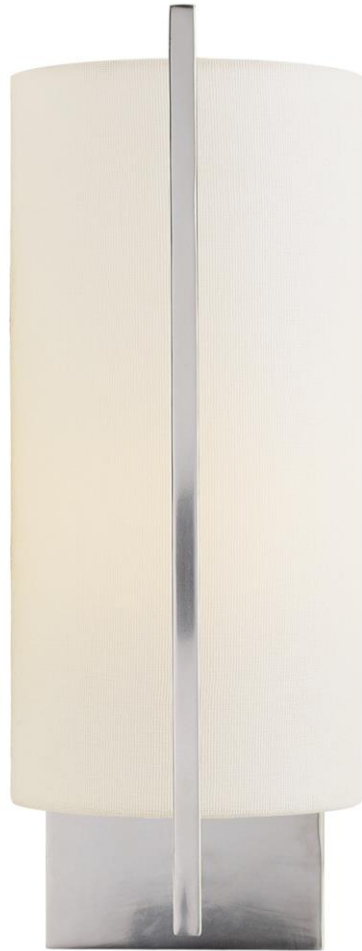

# TEAR SHEET

## Framework Sconce

Item # BBL 2110SS-L

Designer: Barbara Barry

Height: 12.75"

Width: 5.25"

Extension: 7"

Backplate: 3.75" Square

Finishes: BZ, PN, SB, SS

Shade Treatments: L, S

Shade Details: 5.25" x 5.25" x 10"

Socket: E26 Keyless

Wattage: 40 B11

Weight: 4 Pounds

Note: Requires Smaller Outlet Box