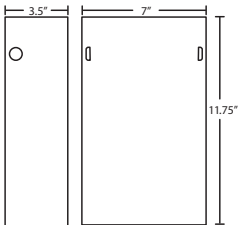

704207
OPAL MATTE

7042VM
VANILLA MATTE

704280
AMBER MATTE

7042MG
MARBLE GRIGIO

704219
CARRERA

7042HN
HONEY

7042HB
HABANERO

704241
GARNET

7042MA
MAGMA

704286
BLUE CLOUD