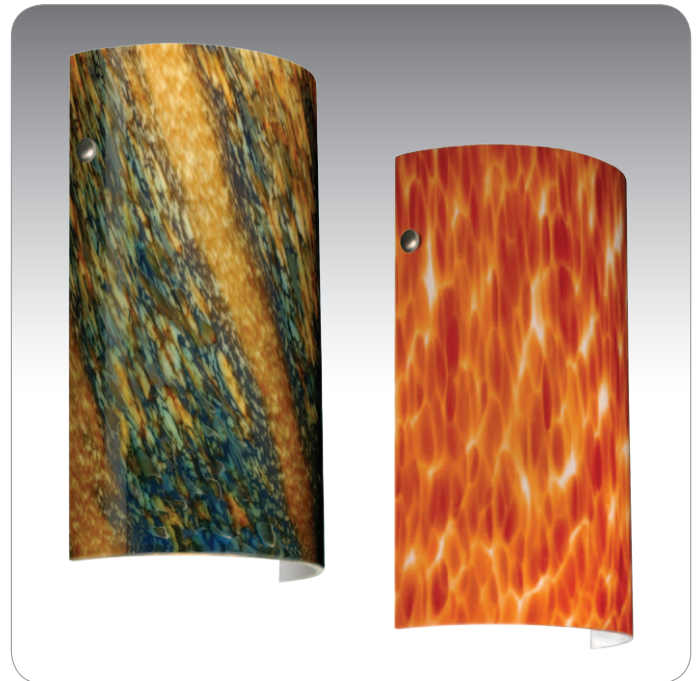

DIFFUSER

Diffuser shall be handcrafted glass of various decors.

CONSTRUCTION

Glass is secured to the backplate by braided wire. Rectangular backplate (nominal 4" W x 6.5" H) shall be constructed of steel, powder-coated white.

LABELS

UL or ETL Listed. Suitable for Damp Locations (interior use only).

TAMBURO 7 SHOWN IN CEYLON (7042CE) & AMBER CLOUD (704218)

704207
OPAL MATTE

7042VM
VANILLA MATTE

704280
AMBER MATTE

7042MG
MARBLE GRIGIO