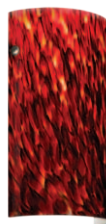

LABELS

UL or ETL Listed. Suitable for Damp Locations (interior use only).

TAMBURO 7 SHOWN IN CEYLON (7042CE) & AMBER CLOUD (704218)

704207
OPAL MATTE

7042VM
VANILLA MATTE

704280
AMBER MATTE

7042MG
MARBLE GRIGIO

704219
CARRERA

7042HN
HONEY

7042HB
HABANERO

704241
GARNET

7042MA
MAGMA

704286
BLUE CLOUD

For ordering information, see next page

All dimensions provided are nominal. Allowance must be made for dimensional tolerance in handcrafted glasses.

REV 10/14

TAMBURO 7

SCONCES WALL

ORDERING:

FIXTURE/DECOR	LAMP OPTIONS	METAL FINISH	OPTIONS
704207 Opal Matte	(blank) 75W A19 Incan	BK Black	LW Low Wattage
704218 Amber Cloud	E1 18W Quad 120V	BR Bronze	labeling
704219 Carrera	N1 18W Quad 277V	PN Polished Nickel	
704241 Garnet	GU24 18W GU24 120V	SN Satin Nickel	
704280 Amber Matte	LED 10W LED 120V, dimmable	WH White	
704286 Blue Cloud			
7042CE Ceylon			
7042HB Habanero			
7042HN Honey			
7042MA Magma			
7042MG Marble Grigio			
7042VM Vanilla Matte			