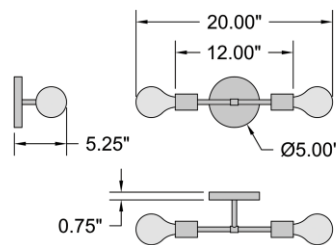

### PRODUCT MEASUREMENTS

FIXTURE	BACKPLATE / CANOPY
Length:	Length
Width: 20"	Width:
Diameter	Diameter: 5"
Height: 5"	Height: .5"
Extension: 5.25"	
Overall Height:	

#### LINE DRAWING