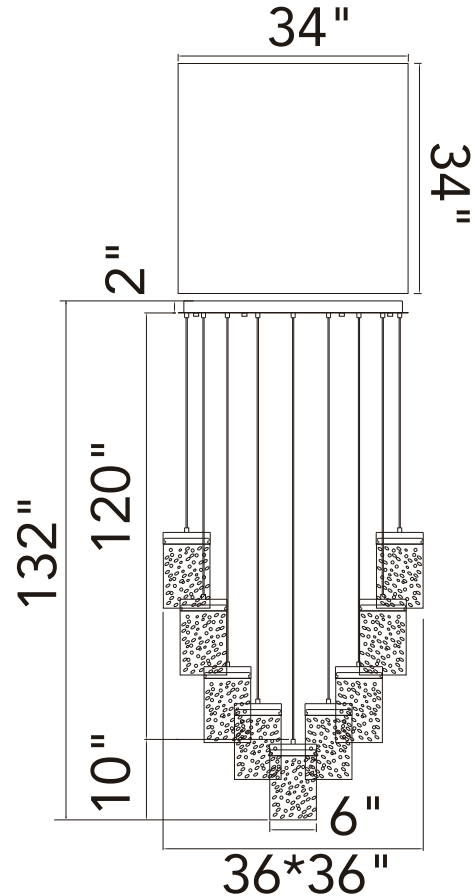

PROJECT: \_\_\_\_\_  
 FIXTURE TYPE: \_\_\_\_\_  
 LOCATION: \_\_\_\_\_  
 CONTACT/PHONE: \_\_\_\_\_

Item	1587P36-33-101
Collection	LAVA
Category	Chandelier
Finish	Black
Glass	Clear
Crystal	-----
Acrylic	-----

Shade Color	-----
Min Assembled Height	12"
Max Assembled Height	132"
Width	36"
Length	36"
Extension Wall Mounts	-----
Input	120V AC,60HZ,AC

Lumens	20280
Light Source	LED
Bulb Info.	390W
Included	-----
Dimmable	Yes
Colour Temp	3000K
Weight	269.456Lbs