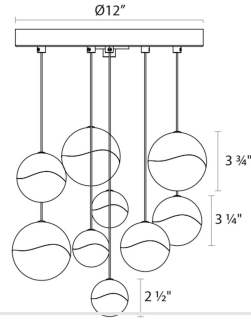

## Dimensions

Height: 3.75"  
Diameter: 13.75"  
Canopy/Backplate/Base: 12"  
Hanging Details: 10"  
Adjustable Cord  
Shape: Round  
Canopy  
Size: 9-Light Large  
Canopy/Backplate/Base Height: 0.5

## Shipping

Carton 1 L x W x H: 16" X 16" X 12"  
Carton 1 Gross Weight: 24 LBS  
Fixture Weight: 24