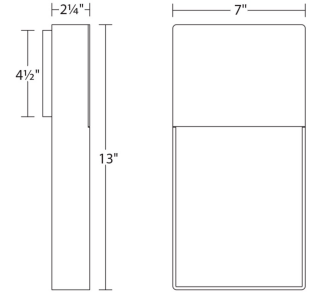

Project:

Light Frames Downlight LED Sconce Spec Sheet

SKU: 7200.74-WL Learn more at:
<https://sonnemanlight.com/light-frames-downlight-led-sconce>

Description: LED illumination is directed downward from the interior top edge of the frame within a broad rectilinear column. Also available as a [Bollard](#) and [Up/Down LED Sconce](#).

Type #:

Dimensions

Height:	13"
Width:	7"
Extends:	2.5"
Minimum Extension:	2.5"
Maximum Extension:	2.5"
Canopy/Backplate/Base Depth:	6.5
Canopy/Backplate/Base Height:	4.5

Electrical Specs

Bulb(s) Included?:	Yes
Bulb 1 Type:	Integral LED
Input Voltage:	120VAC
Wattage:	14
Initial Lumens:	1820
Delivered Lumens:	640
Color Temperature:	3000K
CRI:	90
Power Supply Type:	Driver
Power Supply Quantity:	1
Power Supply Location:	Outlet Box
Dimming Type:	TRIAC/ELV
Bulb Max Wattage:	14

Installation

Installation:	Licensed electrician required
Installation Orientation:	Vertical

Shipping

Carton 1 L x W x H:	15" X 9" X 5"
Carton 1 Gross Weight:	5 LBS
Fixture Weight:	4

Shade

Shade 1 Material:	Aluminum
-------------------	----------