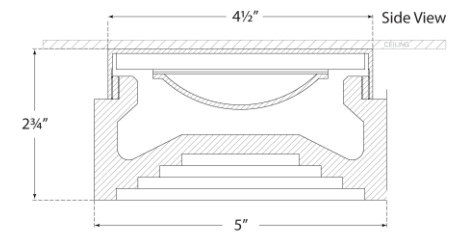

## Otto 5" Solitaire Flush Mount

Item # KW 4900BZ-ALB

Designer: Kelly Wearstler

Height: 2.75"

Width: 5"

Canopy: 4.5" Round

Finishes: AB, BZ, PN

Trim Options: ALB

Socket: Dedicated LED

Wattage: 12w (1100lm)

Weight: 2 Pounds

Note: Alabaster is a Natural Stone | Variations in Color and Texture are Expected

Bottom View(1:2)