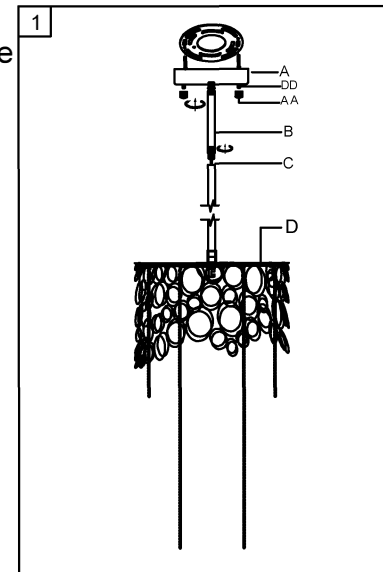

Hardware Used

AA Cap nut X 2
DD Mounting screw X 2