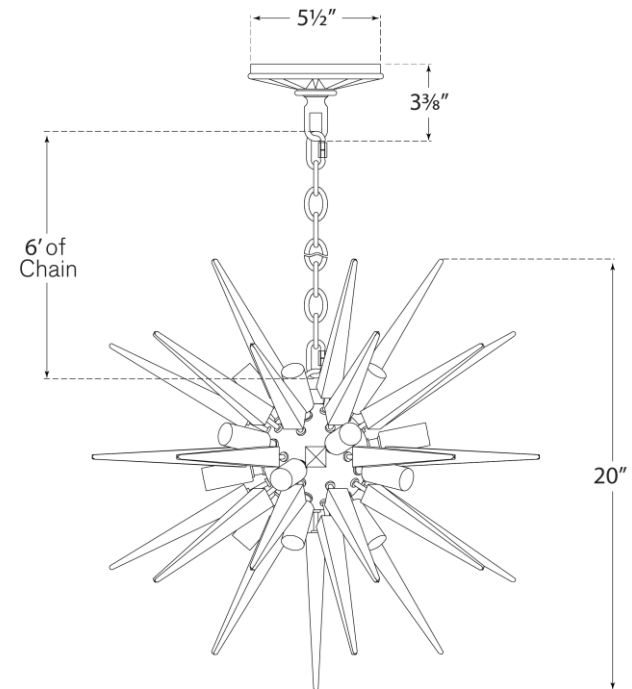

## Quincy Small Sputnik Chandelier

Item # CHC 5286PN-CA

Designer: Chapman & Myers

Height: 20"

Width: 20"

Canopy: 5.75" Round

Finishes: AB, PN

Socket: 20 - E12 Candelabra

Wattage: 20 - 25 C11

Weight: 14 Pounds

©EFC DESIGNS

CHC5286