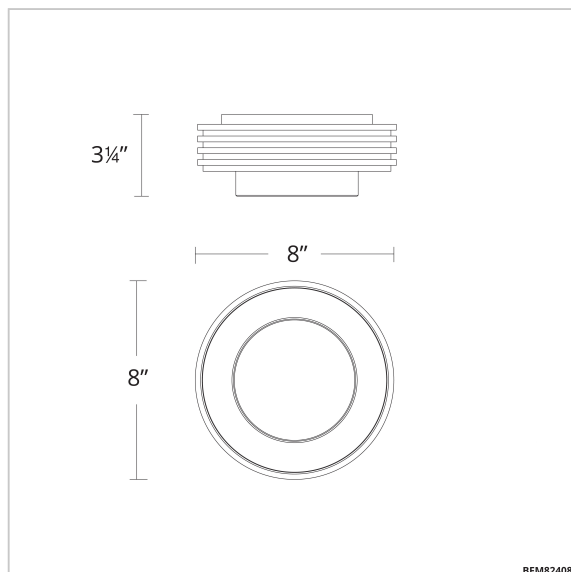

Zircle

BFM82408

LINE DRAWING

Project:

Location:

Fixture Type:

Catalog Number:

DESCRIPTION

RPL-GLA-BFM82408 - Replacement Crystal

Model	Crystal	Finish	Size	CCT	Voltage	Wattage	Weight	LED Lumens	Delivered Lumens
BFM82408	OH	- AB - BK	8"	3000K/3500K/ 4000K/5000K	120/277V	20W	5.84lbs	1169	Up To 694.33