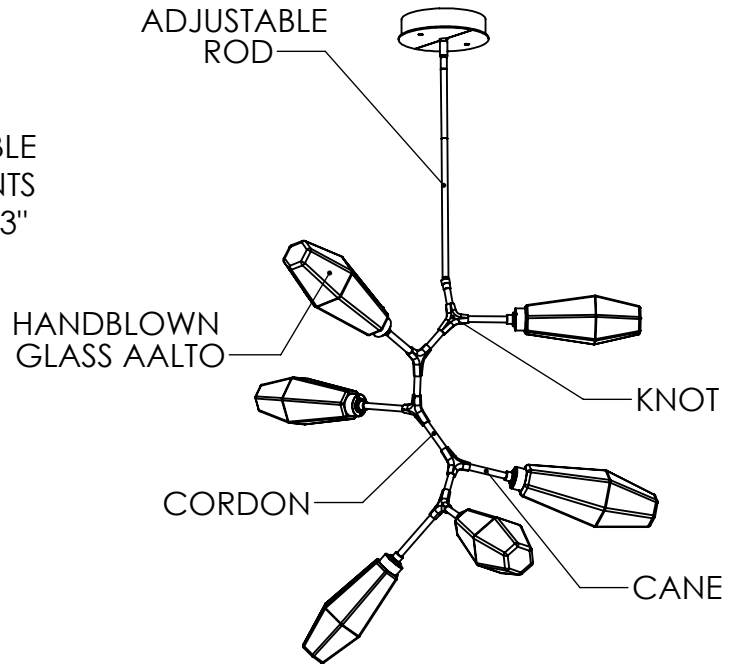

Collection: AALTO

Product #: CHB0049-VA

**DIMENSIONS OF THE FIXTURE MAY VARY
BASED ON POSITION OF KNOTS**

All dimensions are shown in inches unless otherwise stated.
Visit hammertonstudio.com for product options.

10/3/2019 (A)

Mounting Packet: T	Weight(lbs.): 28	Electrical Type: LED	CCT: 2700 K
UL Location: DRY	Elec. Qty: 6	Wattage: 16	Voltage: 120
Finish: SEE WEB SITE FOR OPTIONS	Source Lumens:	Ambient: 1080	Down: -----
Top Diffuser: CLOSED GLASS	Dimmable:	Forward/Reverse Phase To 1%	
Bottom Diffuser: CLOSED GLASS	CRI: 93+	Power Factor: >0.9	
All fixtures created by Hammerton are handcrafted by artisans. Dimensions may vary up to 7/8".			
© Copyright 2019. All rights in design, detail or invention of this drawing are reserved as the property of Hammerton. Any imitation or adaptation without written consent is strictly prohibited.			
Hammerton Inc. 217 Wright Brothers Dr. Salt Lake City, UT 84116 (801)973-8095			

Canopy Mounting Detail

MOUNTS DIRECTLY TO J-BOX