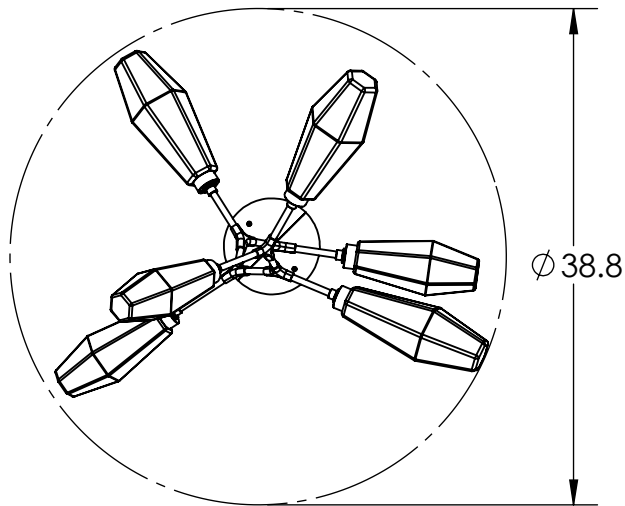

Collection: AALTO

Product #: CHB0049-VA

**DIMENSIONS OF THE FIXTURE MAY VARY
BASED ON POSITION OF KNOTS**

All dimensions are shown in inches unless otherwise stated.
Visit hammertonstudio.com for product options.

10/3/2019 (A)

Mounting Packet: T	Weight(lbs.): 28	Electrical Type: LED	CCT: 2700 K
UL Location: DRY	Elec. Qty: 6	Wattage: 16	Voltage: 120
Finish: SEE WEB SITE FOR OPTIONS	Source Lumens:	Ambient: 1080	Down: -----
Top Diffuser: CLOSED GLASS	Dimmable:	Forward/Reverse Phase To 1%	
Bottom Diffuser: CLOSED GLASS	CRI: 93+	Power Factor: >0.9	
All fixtures created by Hammerton are handcrafted by artisans. Dimensions may vary up to 7/8".			
© Copyright 2019. All rights in design, detail or invention of this drawing are reserved as the property of Hammerton. Any imitation or adaptation without written consent is strictly prohibited.			
Hammerton Inc. 217 Wright Brothers Dr. Salt Lake City, UT 84116 (801)973-8095			

Canopy Mounting Detail

MOUNTS DIRECTLY TO J-BOX