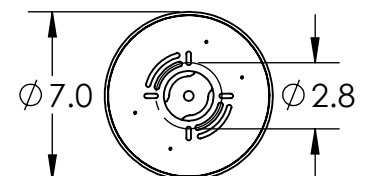

Canopy Mounting Detail

MOUNTS DIRECTLY TO J-BOX