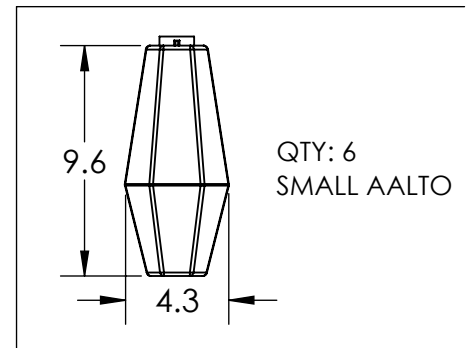

Collection: AALTO

Product #: CHB0049-VA

**DIMENSIONS OF THE FIXTURE MAY VARY
BASED ON POSITION OF KNOTS**

All dimensions are shown in inches unless otherwise stated.
Visit hammertonstudio.com for product options.

10/3/2019 (A)

Mounting Packet: T	Weight(lbs.): 28	Electrical Type: LED	CCT: 2700 K
UL Location: DRY	Elec. Qty: 6	Wattage: 16	Voltage: 120
Finish: SEE WEB SITE FOR OPTIONS	Source Lumens:	Ambient: 1080	Down: -----
Top Diffuser: CLOSED GLASS	Dimmable:	Forward/Reverse Phase To 1%	
Bottom Diffuser: CLOSED GLASS	CRI: 93+	Power Factor: >0.9	
All fixtures created by Hammerton are handcrafted by artisans. Dimensions may vary up to 7/8".			
© Copyright 2019. All rights in design, detail or invention of this drawing are reserved as the property of Hammerton. Any imitation or adaptation without written consent is strictly prohibited.			
Hammerton Inc. 217 Wright Brothers Dr. Salt Lake City, UT 84116 (801)973-8095			