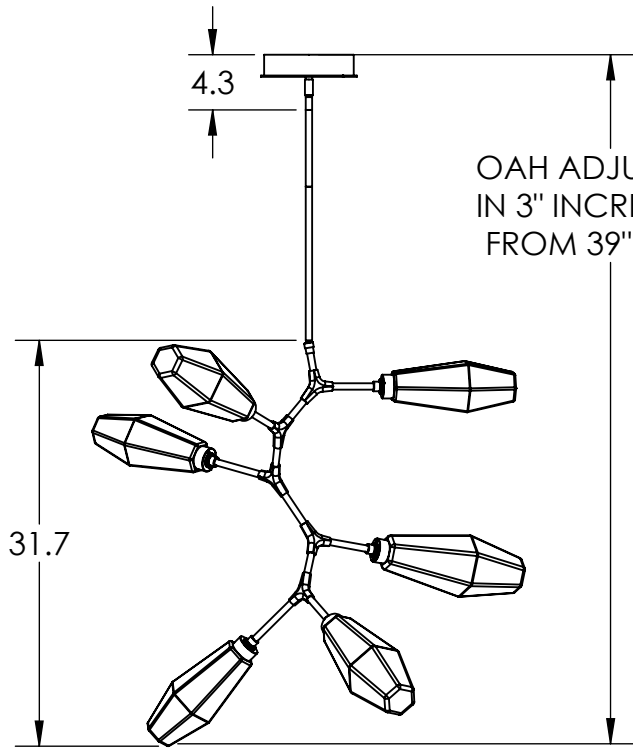

Collection: AALTO

Product #: CHB0049-VA

**DIMENSIONS OF THE FIXTURE MAY VARY
BASED ON POSITION OF KNOTS**

All dimensions are shown in inches unless otherwise stated.
Visit hammertonstudio.com for product options.

10/3/2019 (A)

Mounting Packet: T	Weight(lbs.): 28	Electrical Type: LED	CCT: 2700 K
UL Location: DRY	Elec. Qty: 6	Wattage: 16	Voltage: 120
Finish: SEE WEB SITE FOR OPTIONS	Source Lumens:	Ambient: 1080	Down: -----
Top Diffuser: CLOSED GLASS	Dimmable:	Forward/Reverse Phase To 1%	
Bottom Diffuser: CLOSED GLASS	CRI: 93+	Power Factor: >0.9	
All fixtures created by Hammerton are handcrafted by artisans. Dimensions may vary up to 7/8".			
© Copyright 2019. All rights in design, detail or invention of this drawing are reserved as the property of Hammerton. Any imitation or adaptation without written consent is strictly prohibited.			
Hammerton Inc. 217 Wright Brothers Dr. Salt Lake City, UT 84116 (801)973-8095			

Canopy Mounting Detail

MOUNTS DIRECTLY TO J-BOX