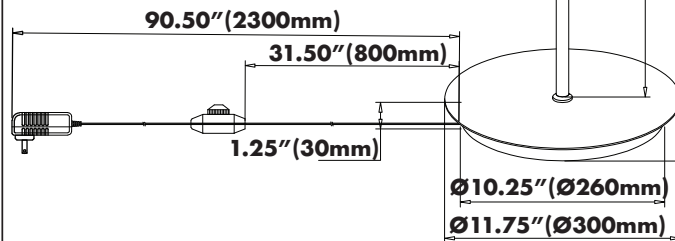

SPECIFICATIONS

• LUMENS	78LM
• WATTS	4W
• VOLTAGE	120V
• CRI	90
• CCT	3000K
• IP RATED	DRY LOCATION
• MATERIAL	ALUMINUM / ACRYLIC / IRON
• FINISH	ANTIQUE BRASS
• LIFETIME	50,000 HOURS
• DIMMABLE	YES, DIMMER SWITCH
• SHADE SHAPE	ROUND
• SHADE MATERIAL	ALUMINUM / ACRYLIC
• SHADE COLOR	SILVER
• WARRANTY	5-YEAR LIMITED

THE MEASUREMENTS ARE ROUNDED TO THE NEAREST 1/4"

AVAILABLE FINISHES

AB