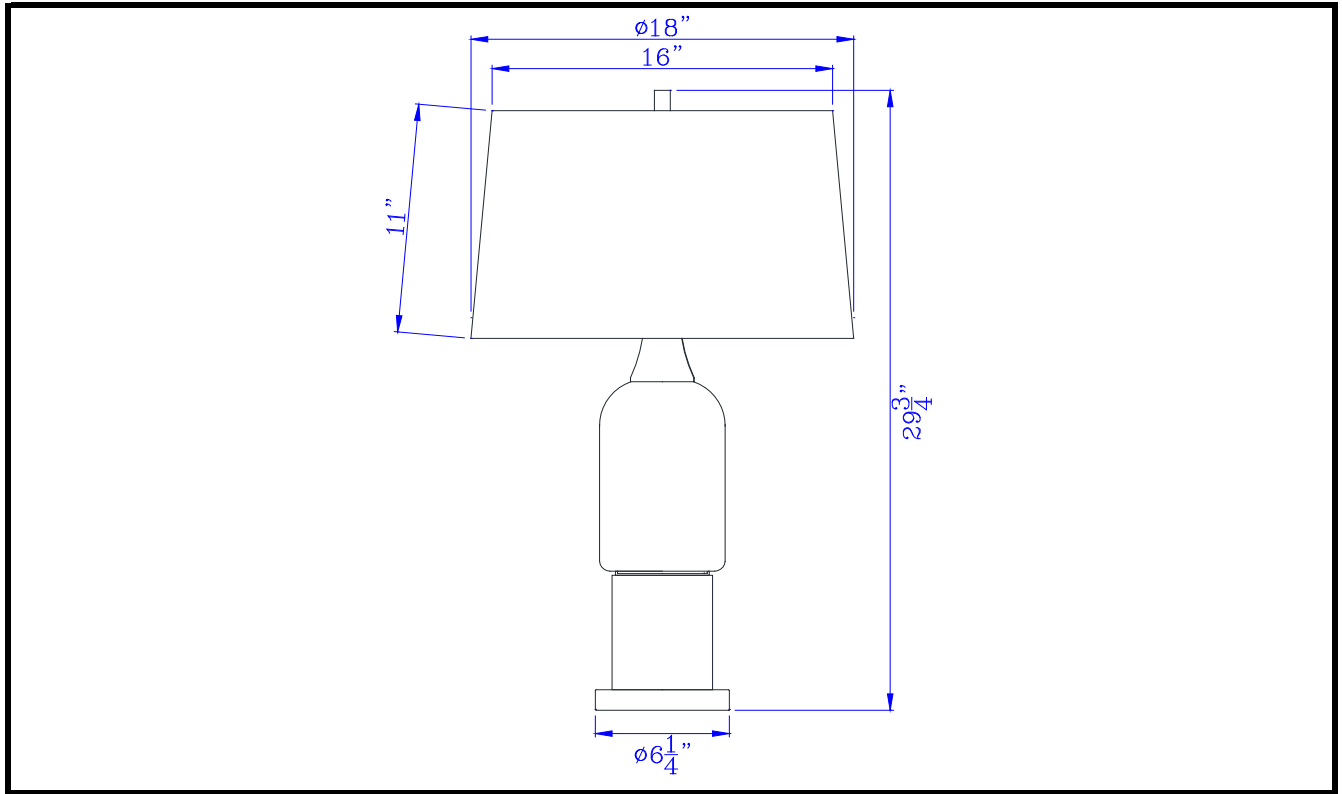

Project: _____

Catalog No.: _____

Lamp/Wattage: _____

- Model No:** BO-2862TB
Description: Bron 150W 3 way wood/glass table lamp
Material: Glass/Wood
Finish : Wood
Height: 29 3/4"
Reach/Depth: 18"
Base Width: Dia.6 1/4"
Wattage : 150W
Socket : Medium Base (E26)
Switch: 3-Way
Bulb: Incandescent, CFL
USB:
Outlet:
Wire Length: 6'
Wire Color:
Shade No:
Material: Fabric
Shade size: 16"x18"x11"
Certificate : 