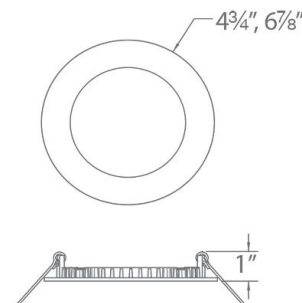

FEATURES

- 5-CCT Switchable between 2700K and 5000K
- Multiple LED array for uniform illumination
- Driver included
- 5 year warranty

SPECIFICATIONS

Construction:	Steel with frosted TIR lens
Power:	8W, 12W
Input:	120 -277 VAC, 50/60Hz
Dimming:	ELV: 100-5% , TRIAC: 100-5%
Light Source:	Integrated LED
Lens:	Translucent acrylic diffuser
Rated Life:	50000 Hours
Mounting:	Heavy gauge retention clips secures fixture to ceiling
Cut Out:	6 1/4", 4 1/4"
Finish:	Electrostatically powder coated: White, Black
Ceiling Thickness:	1/2" - 1"
Operating Temp:	-4°F to 104°F (-20°C to 40°C)
Standards:	ETL, cETL, Wet Location Listed, Energy Star 2.0, Title 24 JA8 Compliant, IC, Airtight

FINISHES:

White Black

LINE DRAWING:

WAC LIGHTING

Lotos 4" & 6" Round Downlight 5CCT

Fixture Type: _____
Catalog Number: _____
Project: _____
Location: _____

ACCESSORIES

<i>Model</i>	<i>Description</i>	<i>Finish</i>
--------------	--------------------	---------------
