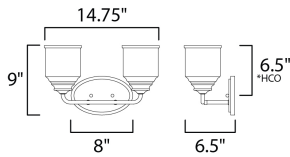

LAMPING

INPUT VOLTAGE : 120V
BULB : 2 x 60W Incandescent E26 Medium , 120W Total
BULB INCLUDED : (Not Included)
LIGHTING_DIRECTION : Up/Down