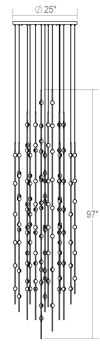

# Constellation Andromeda Pendant Spec Sheet

SKU: 2164.13W Learn more at:  
<https://sonnemanlight.com/constellation-andromeda-pendant>

Description: LED hubs connected in linear strands of various lengths are suspended to from dramatically powerful luminance within a vertical space. Available in a variety of sizes and configurations, with lens options of crystal facets or soft white, Constellation® Andromeda can also be customized for your project.

## Dimensions

Height:	97"
Diameter:	25"
Canopy/Backplate/Base:	25"
Hanging Details:	10' Adjustable Cord
Shape:	Round
Size:	25"
Canopy/Backplate/Base Height:	1