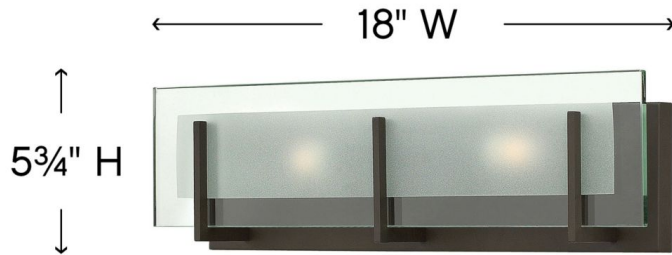

# LATITUDE

### TWO LIGHT VANITY

Latitude is contemporary and sleek, finding its true beauty in the minimalist design. The slim glass panel features rectangular etching while the subtle, split fork frames add understated architectural style.

DETAILS	
FINISH:	Oil Rubbed Bronze
MATERIAL:	Steel
GLASS:	Inside Etched Clear
DIMMABLE:	Yes

DIMENSIONS	
WIDTH:	18"
HEIGHT:	5.5"
WEIGHT:	6lb
BACK PLATE:	17"W X 4.75"H
EXTENSION:	4"
TOP TO OUTLET:	3.25"

LIGHT SOURCE	
LIGHT SOURCE:	Socketed
VOLTAGE:	120v

#### PRODUCT DETAILS:

- Mounting hardware is hidden on the back plate to ensure a clean silhouette
- This fixture must be installed with shades/glass facing up toward the ceiling
- Suitable for use in damp locations as defined by NEC and CEC. Meets United States UL Underwriters Laboratories & CSA Canadian Standards Association Product Safety Standards.
- ADA compliant
- Bold silhouette with dramatic details creates a modern statement