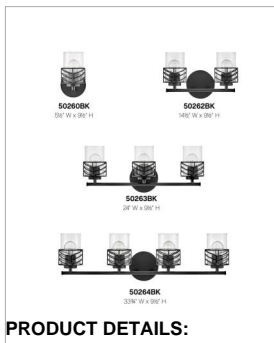

DELLA

50264BK

LARGE FOUR LIGHT VANITY

Della's unique chevron design casts beautiful shadows through clear glass. Transitional in style, Della is at home within a wide variety of décors - from bohemian to vintage mid-century to updated traditional. Available in a classic Black or a Lacquered Brass finish, this artistic family exudes stylish flair.

DETAILS	
FINISH:	Black
MATERIAL:	Steel
GLASS:	Clear
DIMMABLE:	No

DIMENSIONS	
WIDTH:	33.8"
HEIGHT:	9.5"
WEIGHT:	8.5lb
BACK PLATE:	6.5" Dia.
EXTENSION:	6.5"
TOP TO OUTLET:	6.5"

LIGHT SOURCE	
LIGHT SOURCE:	Socketed
WATTAGE:	4-12w Med. LED, 100w Equiv.
VOLTAGE:	120v

SHIPPING	
CARTON LENGTH:	35.4
CARTON WIDTH:	8.3
CARTON HEIGHT:	11.6
CARTON WEIGHT:	11.2

- Mounting hardware is hidden on the back plate to ensure a clean silhouette
- Fixture can be mounted either up or down
- Suitable for use in damp locations as defined by NEC and CEC. Meets United States UL Underwriters Laboratories & CSA Canadian Standards Association Product Safety Standards.
- Ideal for vintage filament bulbs (not included)
- Merging the best of traditional and modern elements with a sophisticated and streamlined look