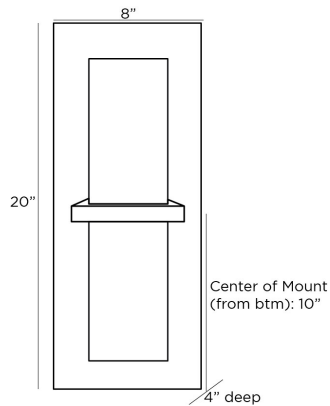

ARTERIOS

REDMOND SCONCE

49525

H: 20 IN, W: 8 IN, D: 4 IN

Antique Brass, White Alabaster

Contract Suitable As Is

With a design fashioned to resemble a jewelry setting, our faceted, white alabaster Redmond sconce creates an organic glow through the natural stone. The alabaster shade is mounted to a plate of antique brass iron and accented with a matching decorative metal band. Finish will vary. Damp-rated, although limited covered outdoor areas may affect finish.

APPEARANCE

Material	Alabaster, Iron
Finish	Antique Brass, White
Finish Will Vary	true
Top Coat/Sealant	true

DIMENSIONS

Center Of Mount From Btm	10 IN
Backplate	H: 20 IN, W: 8 IN, D: 0.25 IN
Mount	H: 19.5 IN, W: 7.5 IN

COMPLIANCY

UL/ETL	Yes
RoHS	true

SHIPPING

Product Weight	10.5 LBS
Gross Weight 1	14.5 LBS
Gross Weight 2	0 LBS
Shipping Box 1	H: 22 IN, L: 10.25 IN, W: 7.7 IN
Shipping Box 2	H: 0 IN, L: 0 IN, W: 0 IN

ADDITIONAL INFO