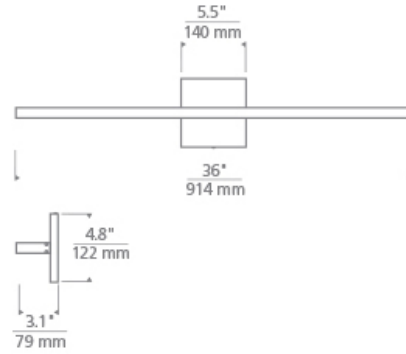

Banda 36 Bath

LED ADA

DESCRIPTION

Designed with modern appeal, the Banda 36 Bath Bar by Tech Lighting provides a clean aesthetic with straight-lines and crisp edges enveloping integrated LEDs. Offered as a 36 inch long fixture, Banda is perfect for vanity and bathroom lighting. Available in three modern finishes, a Natural Brass that will patina over time, Chrome and Matte Black to fit your modern style. Additional sizes available with Banda 24 and Banda 13 Wall Sconce. Lamping options are compatible with most dimmers. Refer to Dimming Chart for more information. Includes 34.8 watt, 2187 delivered lumens, 3000K 90 CRI LED module. Dimmable with most LED compatible ELV, TRIAC and 0-10V dimmers. ADA compliant. Mounts vertical or horizontal. 120V-277V.

INSTALLATION

This product can mount to either a 4" square electrical box with round plaster ring or an octagonal electrical box (not included).

WEIGHT

3.5-3.5lb / 1.59-1.59kg ±

chrome

matte black

natural brass

ORDERING INFORMATION

700BCBND	LENGTH (A)	FINISH	LAMP
	36 36"	C CHROME B MATTE BLACK NB NATURAL BRASS	-LED930 INTEGRATED LED 90 CRI 3000K 120V-277V UNV

700BC BND

FIXTURE:

TYPE:

JOB NAME:

NOTES:

©2020 Tech Lighting, L.L.C. All Rights Reserved. The "Tech Lighting" graphic is a registered trademark of Tech Lighting, L.L.C. Tech Lighting reserves the right to change specifications for product improvements without notification.