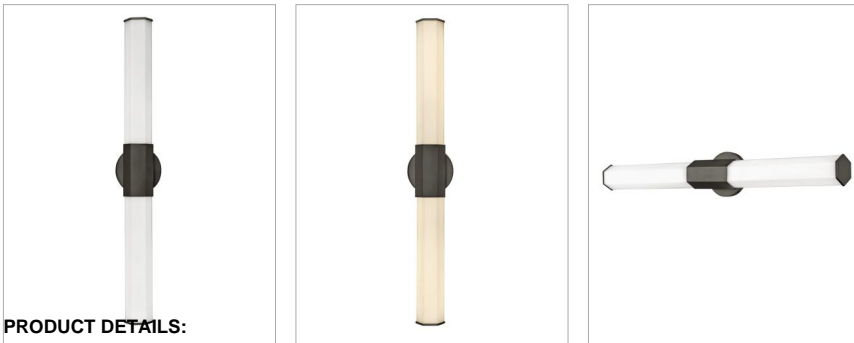

FACET

51153BX

LARGE LED VANITY

View the many sides of Facet. Interesting angles combine with bold metal features to create an edgy and contemporary profile that is unpretentious yet unforgettable. Hexagonaletched opal glass is showcased by Heritage Brass or Black Oxide finishes.

DETAILS	
FINISH:	Black Oxide
MATERIAL:	Steel
GLASS:	Etched Opal
DIMMABLE:	YES, CL TYPE DIMMER (SSL7A)

DIMENSIONS	
WIDTH:	32"
HEIGHT:	5"
WEIGHT:	5lb
BACK PLATE:	5" Dia.
EXTENSION:	4"
TOP TO OUTLET:	2.5"

LIGHT SOURCE	
LIGHT SOURCE:	Integrated LED
LED NAME:	EL2G16W7WI & EL2G24W7WI
VOLTAGE:	120v
COLOR TEMP:	3000
LUMENS:	3500
CRI:	95
INCANDESCENT EQUIVALENCY:	3 x 100w
DIMMABLE:	YES, CL TYPE DIMMER (SSL7A)

SHIPPING	
CARTON LENGTH:	34.5
CARTON WIDTH:	12
CARTON HEIGHT:	6.5
CARTON WEIGHT:	6.5

PRODUCT DETAILS:

- Mounting hardware is hidden on the back plate to ensure a clean silhouette
- Fixture can be mounted vertically
- Suitable for use in damp locations as defined by NEC and CEC. Meets United States UL Underwriters Laboratories & CSA Canadian Standards Association Product Safety Standards.
- ADA compliant
- LED components carry a 5-year limited warranty
- Bold silhouette with dramatic details creates a modern statement