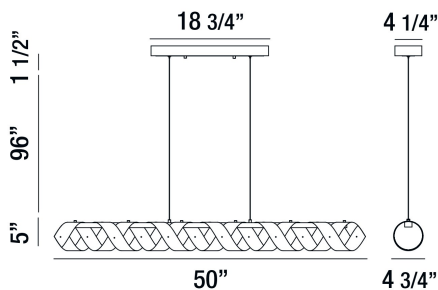

BANDERIA, 50" LINEAR CHANDELIER

PRODUCT DETAILS

No.	:	30083-011
Product Color	:	BRONZE
Product Material	:	METAL
Shade / Accent Colour	:	BRONZE/GOLD
Shade / Accent Material	:	METAL RIBBONS
Length	:	50"
Width	:	4.75"
Height	:	5"
Overall Height	:	102.5"
Weight	:	8lbs

TECHNICAL DETAILS

Light Direction	:	Down
Hanging Support Type	:	AIRCRAFT CABLE
Hanging Support Length	:	96"
Canopy / Backplate Length	:	18.75"
Canopy / Backplate Height	:	1.5"
Canopy / Backplate Width	:	4.25"
Adjustable Lamp Head	:	No
Approval	:	