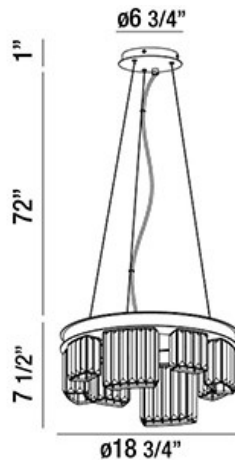

LUMINO, 19" ROUND CHANDELIER

PRODUCT DETAILS

No.	:	29078-011
Product Color	:	CHROME
Product Material	:	METAL
Shade / Accent Colour	:	CLEAR
Shade / Accent Material	:	CRYSTAL
Diameter	:	18.75"
Height	:	7.5"
Overall Height	:	80.5"
Weight	:	22.8lbs

LIGHT SOURCE DETAILS

Number of Bulbs	:	8
Light Source	:	Halogen
Light Source Type	:	G9
Input Voltage	:	120V
Socket Type	:	G9
Wattage	:	40W
Total Wattage	:	320W
Bulb Included	:	Yes
Dimmable	:	Yes

Options Available

ITEM NO.	FINISH	SHADE
29078-011	CHROME	CLEAR

TECHNICAL DETAILS

Light Direction	:	Down
Hanging Support Type	:	AIRCRAFT CABLE
Hanging Support Length	:	72"
Canopy / Backplate Height	:	1"
Canopy / Backplate Dia.	:	6.75"
Adjustable Lamp Head	:	No
Location	:	DRY
Approval	:	