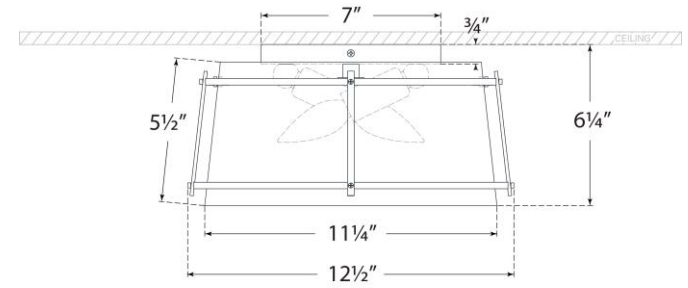

TEAR SHEET

Callaway Small Flush Mount

Item # S 4685HAB-L/FA

Designer: Carrier and Company

Height: 6.25"

Width: 12.5"

Canopy: 7" Round

Finishes: BZ, HAB, PN

Shade Treatments: L

Socket: 2 - E12 Candelabra

Wattage: 2 - 6.5 LED B11

Note: UL Only

Front View

Top View