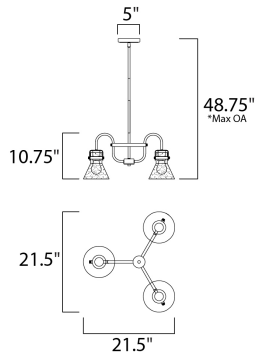

PRODUCT DESCRIPTION

This nautical-inspired bath vanity features Clear Seedy glass cones suspended by a yoke frame finished in Polished Chrome. The clear glass offers abundant lighting and compliments the styling of the fixture. Make it a more industrial look by adding filament E26 light bulbs.

*max overall height

MEASUREMENTS

- DIMENSION : 21.5" L x 21.5" W x 10.75" H
- MAX OAH : 48.75" OAH
- CANOPY : 5" W x 0.75" H x 5" L
- HANGING WEIGHT : 7.7 lb
- WIRE LENGTH : 120"

LAMPING

- INPUT VOLTAGE : 110-130V
- BULB : 3 x 60W Incandescent E26 Medium , 180W Total
- BULB INCLUDED : (Not Included)
- DIMMABLE : Yes