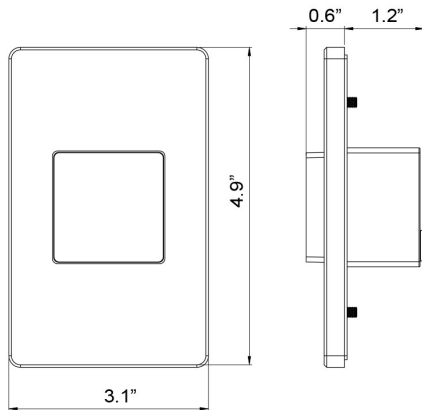

TECHNICAL DETAILS

Driver	:	Electronic driver 120V 50/60Hz
Adjustable Lamp Head	:	No
IP Rating	:	54
Location	:	WET
Approval	:	
Title 24	:	Yes