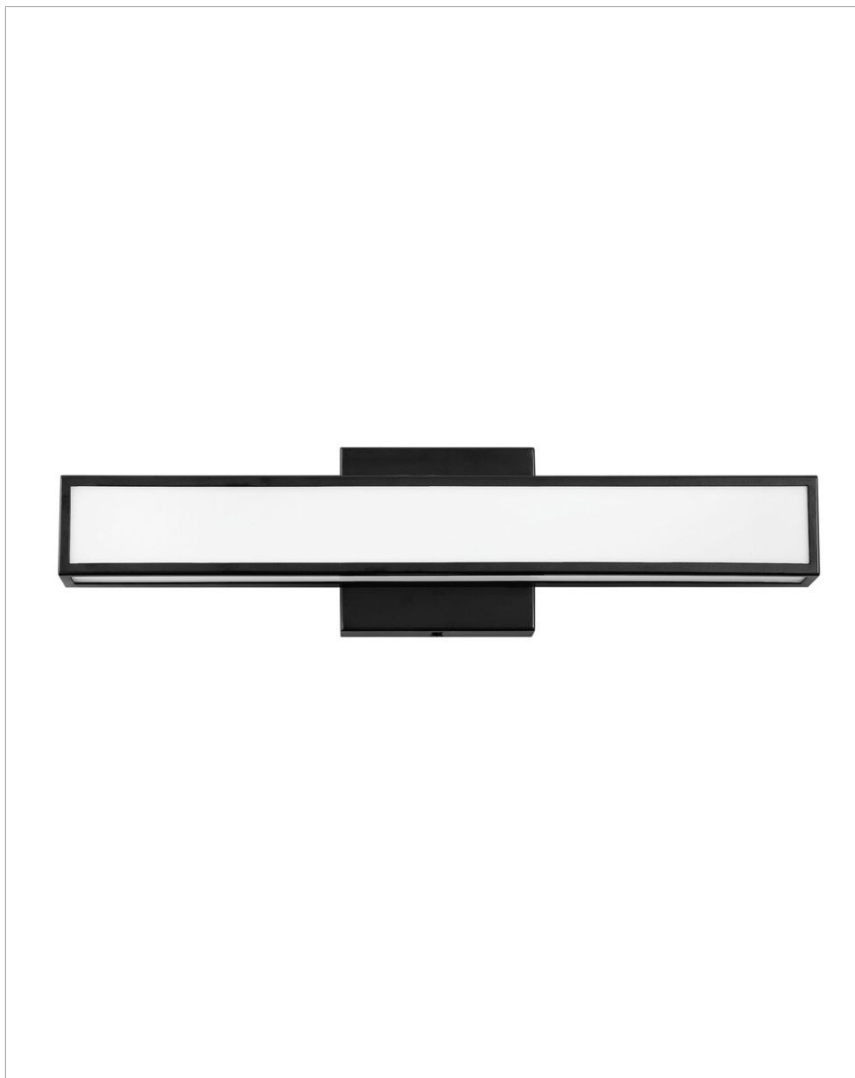

ALTO

51402BK

SMALL LED VANITY

Sleek and chic, the LED, ADA-compliant Alto effortlessly takes center stage. Mastering both form and function, Alto unifies energy-efficiency, durability and sophistication.

DETAILS	
FINISH:	Black
MATERIAL:	Steel
GLASS:	White Acrylic
DIMMABLE:	YES, CL TYPE DIMMER (SSL7A)

DIMENSIONS	
WIDTH:	18"
HEIGHT:	4.8"
WEIGHT:	3lb
BACK PLATE:	4.75" Sq.
EXTENSION:	3"
TOP TO OUTLET:	2.5"

LIGHT SOURCE	
LIGHT SOURCE:	Integrated LED
LED NAME:	E5140XD
VOLTAGE:	120v
COLOR TEMP:	3000
LUMENS:	2000
CRI:	95
INCANDESCENT EQUIVALENCY:	3 x 60w
DIMMABLE:	YES, CL TYPE DIMMER (SSL7A)

SHIPPING	
CARTON LENGTH:	21
CARTON WIDTH:	7.5
CARTON HEIGHT:	6
CARTON WEIGHT:	4.5