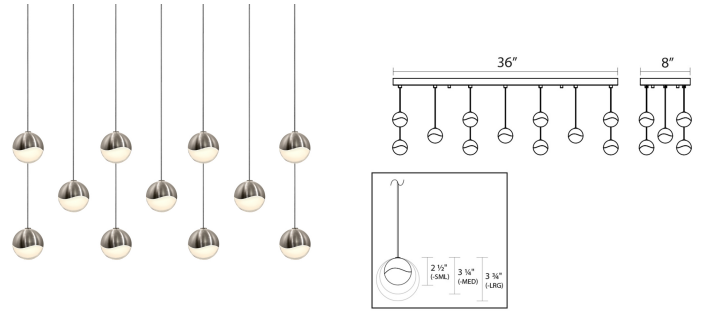

Project:

Grapes LED Pendant Spec Sheet

SKU: 2922.13-SML Learn more at:
<https://sonnemanlight.com/grapes-led-pendant>

Description: Grapes are luminous LED spheres in multiple sizes, arrayed in precise or random patterns, in clusters, or as single points of light. Seen from the middle or above, the crystal appears clear with a subtle luminance. Moving below, the crystal facets become increasingly apparent, refracting the light into a dazzling radiance.

Type #:

Dimensions

Height:	2.5"
Width:	36.25"
Length:	8.5"
Diameter:	3.75"
Shape:	Square Canopy
Size:	11-Light Small
Canopy/Backplate/Base Width:	36
Canopy/Backplate/Base Depth:	8
Canopy/Backplate/Base Height:	0.5

Electrical Specs

Bulb(s) Included?:	Yes
Bulb 1 Type:	Integral LED
Bulb Quantity:	11
Input Voltage:	120VAC
Wattage:	33
Initial Lumens:	1650
Color Temperature:	3000K
CRI:	90
Power Supply Type:	Transformer
Power Supply Quantity:	2
Power Supply Location:	Canopy
Dimming Type:	ELV
Bulb Max Wattage:	33

Installation

Installation:	Licensed electrician required
Sloped Ceiling Compatible?:	Not Compatible

Shipping

Carton 1 L x W x H:	43" X 12" X 11"
Carton 1 Gross Weight:	25 LBS

Shade

Shade 1 Material:	Glass Lens
-------------------	------------