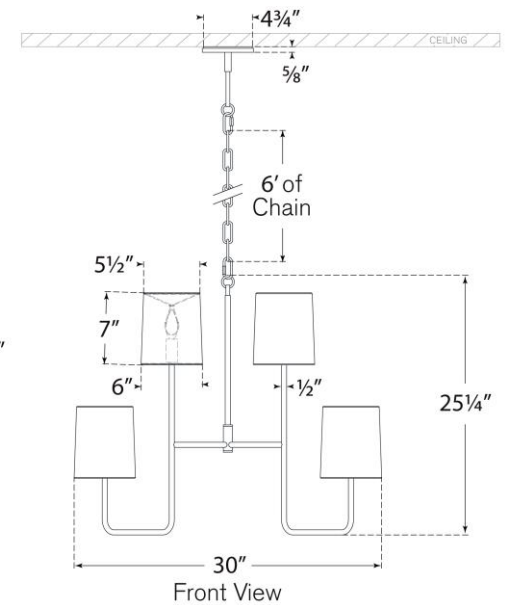

TEAR SHEET

Go Lightly Extra Large Two Tier Chandelier

Item # BBL 5083SB-CW

Designer: Barbara Barry

Height: 25.25"

Width: 30"

Canopy: 4.75" Round

Finishes: BZ, CW, G, PN, SB

Shade Treatments: BZ, CW, G, L, PN, SB

Shade Details: 5.5" x 6" x 7"

Socket: 8 - E12 Candelabra

Wattage: 8 - 6.5 LED B11

Weight: 17 Pounds

Note: UL Only

Top View

Front View