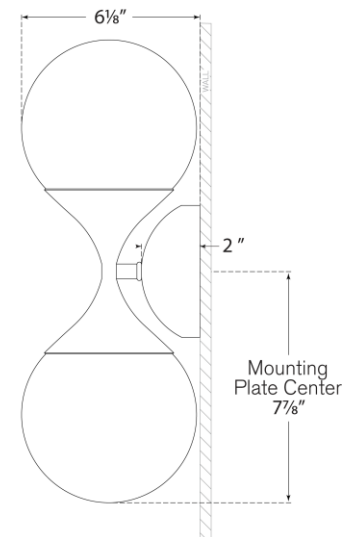

TEAR SHEET

Cristol Small Double Sconce

Item # ARN 2405HAB-WG

Designer: AERIN

Height: 15.75"

Width: 6"

Extension: 6.25"

Backplate: 4.5" Round

Finishes: HAB, PN

Glass Options: WG

Socket: 2 - E12 Candelabra

Wattage: 2 - 40 B11

Weight: 4 Pounds

Front View

Side View