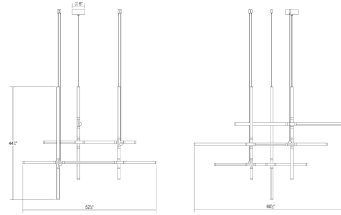

Project:

Labyrinth Intersections Medium Pendant Spec Sheet

SKU: 2102.14   Learn more at:
<https://sonnemanlight.com/labyrinth-intersections-chandelier>

Description: Timely and timeless, Labyrinth’s systematic structure—an intersecting tubular LED framework in combination with cast pin connections—creates dynamic geometric order.

Scaled for residential, hospitality and commercial settings for an enduring modern presence.

This 2023 release is part of the Labyrinth family, which also includes the [Square Chandelier](#).

Type #:

Dimensions

Height:	44.75"
Width:	63"
Length:	52.72"
Canopy/Backplate/Base:	5"
Hanging Details:	20' Adjustable Cable
Size:	Medium
Canopy/Backplate/Base Height:	2"

Electrical Specs

Bulb(s) Included?:	Yes
Bulb 1 Type:	Integral LED
Bulb Quantity:	1
Input Voltage:	120-277VAC
Initial Lumens:	6000
Color Temperature:	3000K
CRI:	90
Power Supply Type:	Driver
Power Supply Quantity:	1
Power Supply Location:	Canopy
Dimming Type:	TRIAC/ELV/ 0-10V
Bulb Max Wattage:	56

Installation

Installation:	Licensed electrician required, multi-step installation
Sloped Ceiling Compatible?:	Adapter Available
Installation Orientation:	N/A
Cord Length:	20' Adjustable Cable
Minimum Hanging Height:	48"
Maximum Hanging Height:	192"

Shade

Shade 1 Material:	Optical Acrylic
Shade 1 Color:	White

General Listings

Features:	Damp Rated
Certification:	cETL
Color/Finish:	Painted Brass (.14)
Dark Sky Friendly:	N