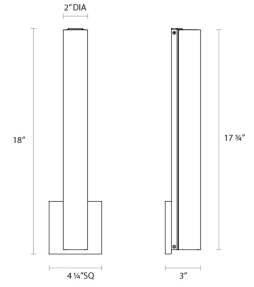

## Tubo Slim LED Sconce Spec Sheet

SKU: 2442.13-FT    Learn more at:  
<https://sonnemanlight.com/tubo-slim-led-sconce>

Description: **Elegantly slender tubular glass LED bath bar and sconce lighting system.** Available with custom end trims, in a choice of finishes and sizes. Also available as a [Panel Sconce](#) and [Bath Bar](#).

### Dimensions

Height:	18"
Width:	4.25"
Extends:	3"
Minimum Extension:	3"
Maximum Extension:	3"
Size:	18"
Canopy/Backplate/Base Depth:	4.25
Canopy/Backplate/Base Height:	4.25

### Shipping

Carton 1 L x W x H:	21" X 7" X 7"
Carton 1 Gross Weight:	3 LBS
Fixture Weight:	3