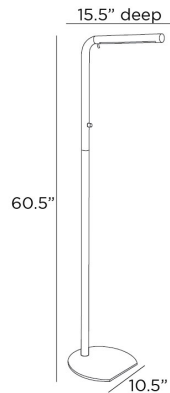

ARTERIOS

SADIE FLOOR LAMP

79849
H: 60.5 IN, W: 10.5 IN, D: 15.5 IN
English Bronze
Contract Suitable As Is

Our Sadie floor lamp makes a sleek illuminator for any space. The streamlined task-style lamp is created in rich English bronze steel with a white acrylic diffuser. The LED-integrated lamp is fitted with a pin detail, allowing it to swivel and direct light precisely where you need it.

APPEARANCE

Material Acrylic, Steel
Finish English Bronze, White
Top Coat/Sealant true

DIMENSIONS

Base H: 0.25 IN, W: 10.5 IN, D: 15.5 IN
Foot Print W: 10.5 IN, D: 15.5 IN

WIRING

Rating Indoor Only
LED Color Temp 3000K
LED CRI 90+
LED Lumens 1803
Tilt Test 10 Degrees - AU
Cord 12 FT, Back of Lamp Base, Black Cloth, SPT-2
Socket 1, Black, Integrated LED
Switch Full Range Dimmer, On Body
Maximum Watt 12
Voltage 110-120 V
LED Lifespan 20,000