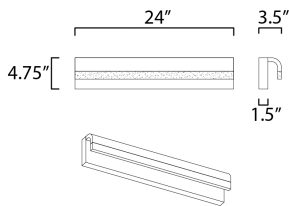

PRODUCT DESCRIPTION

An aluminum frame of Polished Chrome or Black, cascades downward and supports a frosted acrylic diffuser which nicely diffuses the light from the LED enclosed. A perfect complement to the similar bath hardware found in many homes today.

MEASUREMENTS

DIMENSION : 24" W x 4.75" H x 3.5" Ext
 BACK PLATE : 24" W x 4.75" H x 2.25" HCO
 HANGING WEIGHT : 4.84 lb

LAMPING

INPUT VOLTAGE : 120V
 LUMENS : 1,260 Rated (1,000 Del.)
 BULB : 1 x 18W LED PCB Integrated , 18W Total
 BULB INCLUDED : (Integrated)
 DIMMABLE : Triac CL or ELV
 CRI : 90+ CRI
 COLOR_TEMP : 3000K
 LIGHTING_DIRECTION : Down