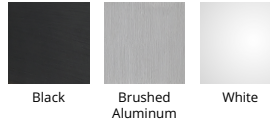

FINISHES

LINE DRAWING