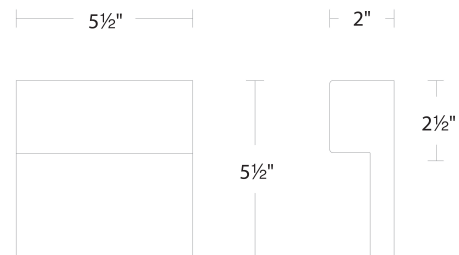

FINISHES

LINE DRAWING