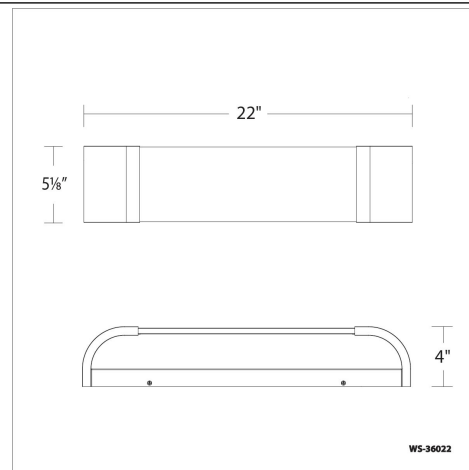

Aged Brass

Brushed Nickel

LINE DRAWING