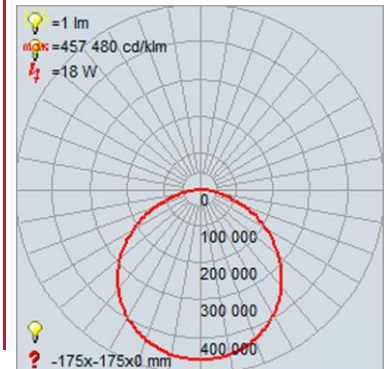

LINE DRAWING

IES FILE

In addition to Access Lighting's purchase and warranty terms and conditions, by signing below or placing an order, you agree that you are authorized to bind the entity placing any order and acknowledge the following: All of sizes and measurements are approximate and all images are for illustrative purposes only. In the event of an inconsistency, the "Product Measurements" section controls. There also may be slight differences in the colors and designs compared to the displayed and printed images.

Signature: _____

Print Name _____ Date: _____

Toll Free 800-828-5483 www.AccessLighting.com

14410 Myford Road, Irvine, CA 92606

The information is subject to change without notice. 10/28/2022 20882LEDD-WH_ACR.pdf