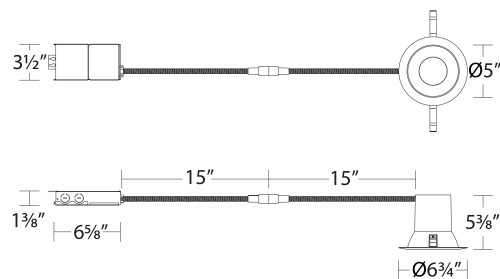

LINE DRAWING