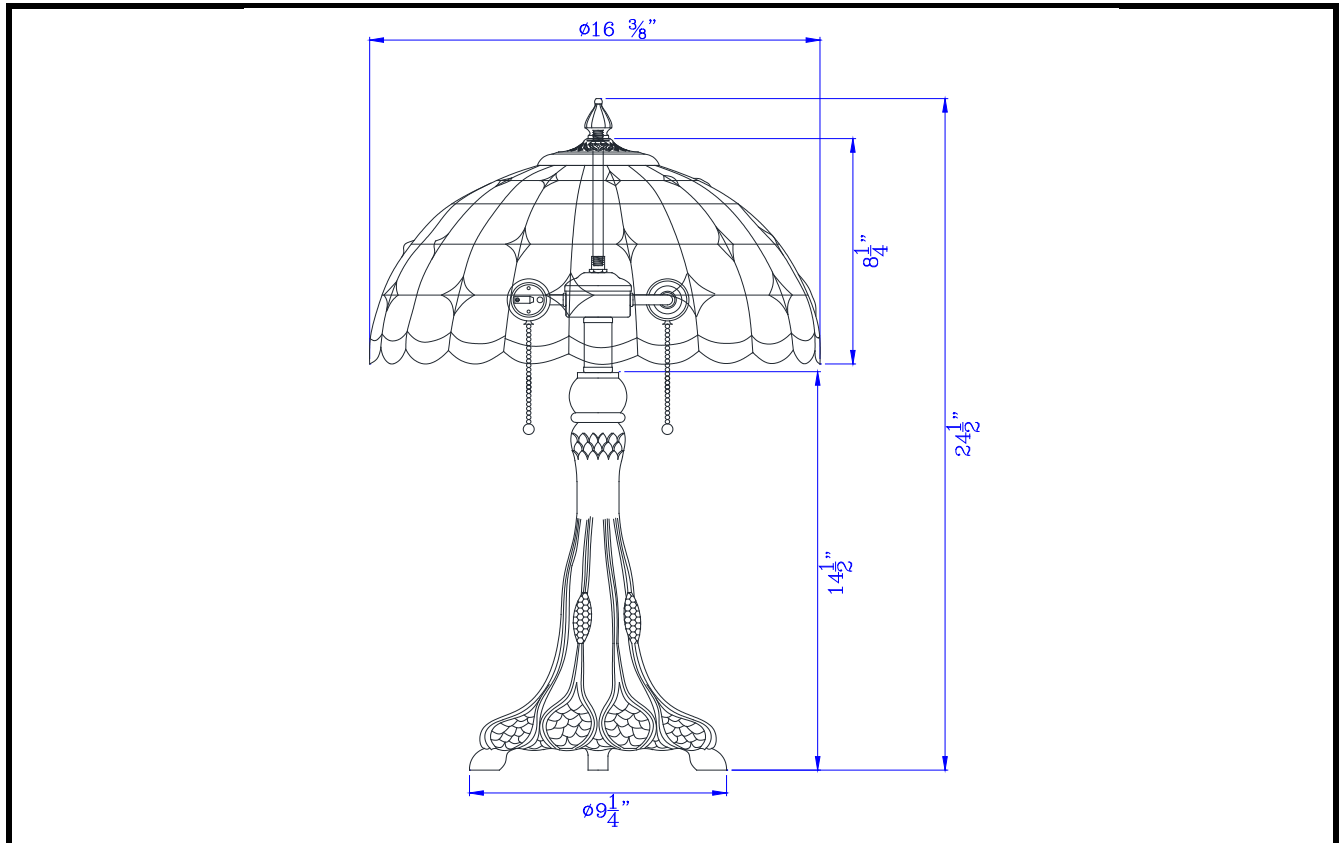

Model No: BO-2797TB
Description: 60W x 2 Tiffany table lamp
Material: TIFFANY
Finish : Tiffany
Height: 24 1/2"
Reach/Depth: 16 3/8"
Base Width: Dia. 9 1/4"
Wattage : 60wX2
Socket : Medium Base (E26)
Switch: On/off
Bulb: Incandescent, CFL
Wire Length: 6'
Wire Color: Black
Shade No:
Material: Tiffany
Shade size: Dia.16 3/8"xH 8 1/4"