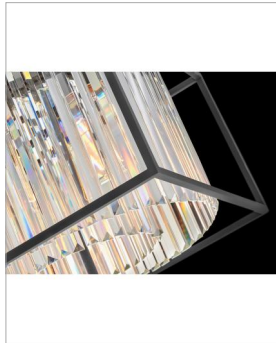

GIADA

4558BK

DOUBLE XL MULTI TIER

Giada is a contemporary chandelier collection with stunning crystal prisms set within a frame of Black to create a seamless, sparkling, jewelry-like effect.

DETAILS	
FINISH:	Black
MATERIAL:	Steel
DIMMABLE:	YES, WITH DIMMABLE LAMP (NOT INCLUDED)

DIMENSIONS	
WIDTH:	20"
HEIGHT:	50.3"
WEIGHT:	88.8lb

LIGHT SOURCE	
LIGHT SOURCE:	Socketed
WATTAGE:	18-14w Med. LED, 60w Equiv.
VOLTAGE:	120v

MOUNTING	
CANOPY:	6.5" Dia.
LEAD WIRE:	1 X 120"
MAX HEIGHT:	93.3

SHIPPING	
CARTON LENGTH:	66.5
CARTON WIDTH:	24.5
CARTON HEIGHT:	19
CARTON WEIGHT:	116

PRODUCT DETAILS:

- This fixture includes multiple down stems in various lengths to customize the installation height of the fixture, including one 6" stem and two 12" stems
- Fixture weighs over 50lbs. Must be supported independently of the outlet box unless the outlet box is UL listed for the appropriate weight.
- Suitable for use in dry (indoor) locations as defined by NEC and CEC. Meets United States UL Underwriters Laboratories & CSA Canadian Standards Association Product Safety Standards.
- Striking and glamorous silhouette with luxe details and a rich finish that makes a dramatic statement