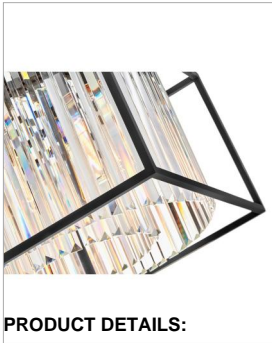

GIADA

4558BK

DOUBLE XL MULTI TIER

Giada is a contemporary chandelier collection with stunning crystal prisms set within a frame of Black to create a seamless, sparkling, jewelry-like effect.

DETAILS	
FINISH:	Black
MATERIAL:	Steel
DIMMABLE:	YES, WITH DIMMABLE LAMP (NOT INCLUDED)

DIMENSIONS	
WIDTH:	20"
HEIGHT:	50.3"
WEIGHT:	88.8lb

LIGHT SOURCE	
LIGHT SOURCE:	Socketed
WATTAGE:	18-14w Med. LED, 60w Equiv.
VOLTAGE:	120v

MOUNTING	
CANOPY:	6.5" Dia.
LEAD WIRE:	1 X 120"
MAX HEIGHT:	93.3

SHIPPING	
CARTON LENGTH:	66.5
CARTON WIDTH:	24.5
CARTON HEIGHT:	19
CARTON WEIGHT:	116

PRODUCT DETAILS:

- This fixture includes multiple down stems in various lengths to customize the installation height of the fixture, including one 6" stem and two 12" stems
- Fixture weighs over 50lbs. Must be supported independently of the outlet box unless the outlet box is UL listed for the appropriate weight.
- Suitable for use in dry (indoor) locations as defined by NEC and CEC. Meets United States UL Underwriters Laboratories & CSA Canadian Standards Association Product Safety Standards.
- Striking and glamorous silhouette with luxe details and a rich finish that makes a dramatic statement