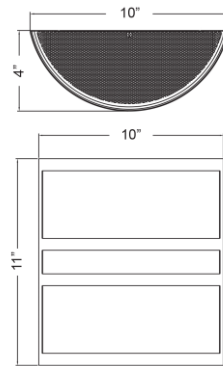

Stock Code: **20440-BRZ/OPL**

Collection: Artemis Centro

PRODUCT INFORMATION

Base: 20440 Parent: 20440
Mounting Type: Wall UPC: 641594230574
Finish: Bronze
Diffuser: Opal

PRODUCT MEASUREMENTS

FIXTURE**	BACKPLATE / CANOPY**
Length:	Length 10"
Width: 10"	Width: 7"
Diameter	Diameter:
Height: 11"	Height: 0.5"
Extension: 4"	
Overall Height:	

TECHNICAL SPECIFICATIONS

SPECIFICATIONS

Frame Material: Steel
Diffuser Material: Glass
Lamping Type: E-26 (Incandescent) Jbox: Standard
Lamping Base: E-26 Lamp Wattage: 60 W
Lamp Quantity: 2 Total Wattage: 120 W
Voltage: 120v Lamps Included: No

LINE DRAWING

IES FILE

In addition to Access Lighting's purchase and warranty terms and conditions, by signing below or placing an order, you agree that you are authorized to bind the entity placing any order and acknowledge the following: All of sizes and measurements are approximate and all images are for illustrative purposes only. In the event of an inconsistency, the "Product Measurements" section controls. There also may be slight differences in the colors and designs compared to the displayed and printed images.